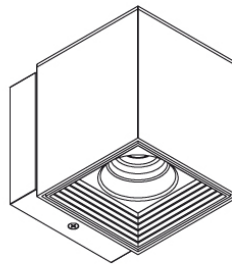

PROJECT	_____
TYPE	_____
NOTES	_____
QUANTITY	_____
DATE	_____

DAU SURFACE

D93189

GENERAL

Series: Dau
Brand: Milan
Division: Design
Mounting Type: Surface
Mounting Location: Wall
Subcategory: Up/Down Light

PHYSICAL

Shape: Cube
Length (mm): 80
Length (in): 3 1/8
Height (mm): 101
Height (in): 4
Extension (mm): 114
Extension (in): 4 1/2
Light Distribution: Direct
Weight (kg): 4.5
Weight (lbs): 10

ELECTRICAL

Lamp Type: LED
Max. Wattage Per Lamp (W): 10
Dimming: Non-Dimmable
Driver Included: Yes
Driver Type: Constant Current
Driver Class: Class 2
Input Voltage (V): 120

LED

Delivered Lumen Range: 500 - 999 lm
Number of LEDs: 1
Color Temperature (°K): 2700
Max. Delivered Lumen (lm): 829.93
Nominal Lumen (lm): 1010
CRI: >80 CRI

OPTICAL

Reflector°: 50° (available in 24° and 32° upon request)

RATINGS AND CERTIFICATIONS

Certified By: CSA Certified to UL and CSA Standards
IP rating: IP44