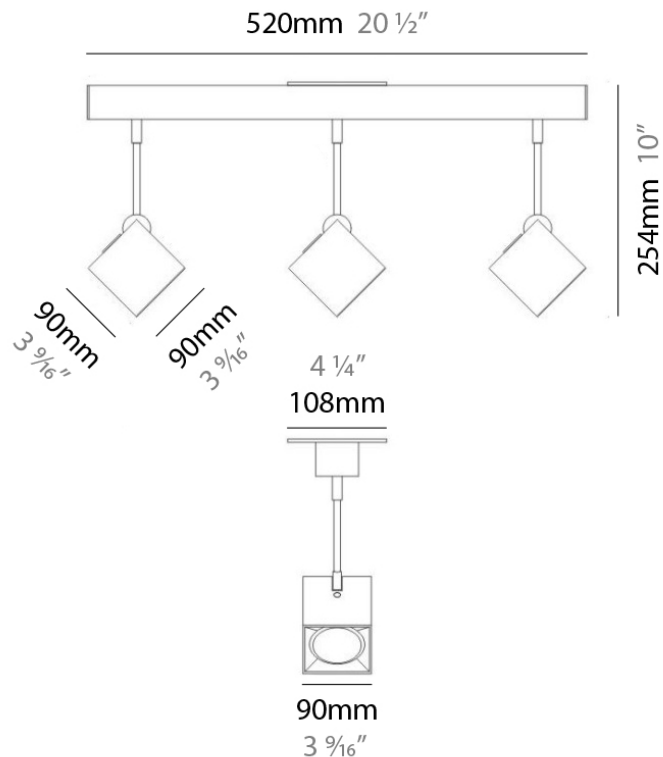

DAU SURFACE

D92017

GENERAL

Series: Dau _____
Brand: Milan _____
Division: Design _____
Mounting Type: Surface _____
Mounting Location: Ceiling _____
Subcategory: Pendant _____

PHYSICAL

Shape: Abstract _____
Length (mm): 520 _____
Length (in): 20 1/2 _____
Width (mm): 110 _____
Width (in): 4 3/16 _____
Height (mm): 254 _____
Height (in): 10 _____
Weight (kg): 1.4 _____
Weight (lbs): 3 _____
Fixture Material: Aluminum _____

ELECTRICAL

Number of Lamps: 3 _____
Lamp Type: LED Retrofit _____
Lamp Shape: MR16 _____
Bulb Included: Bulb Not Included _____
Total Output Wattage (W): 15 _____
Max. Wattage Per Lamp (W): 5 _____
Lamp Base: GU10 _____
Input Voltage (V): 120 _____

LED

Delivered Lumen Range: 500 - 999 lm _____

OPTICAL

RATINGS AND CERTIFICATIONS

Certified By: CSA Certified to UL and CSA Standards _____
IP rating: IP20 _____